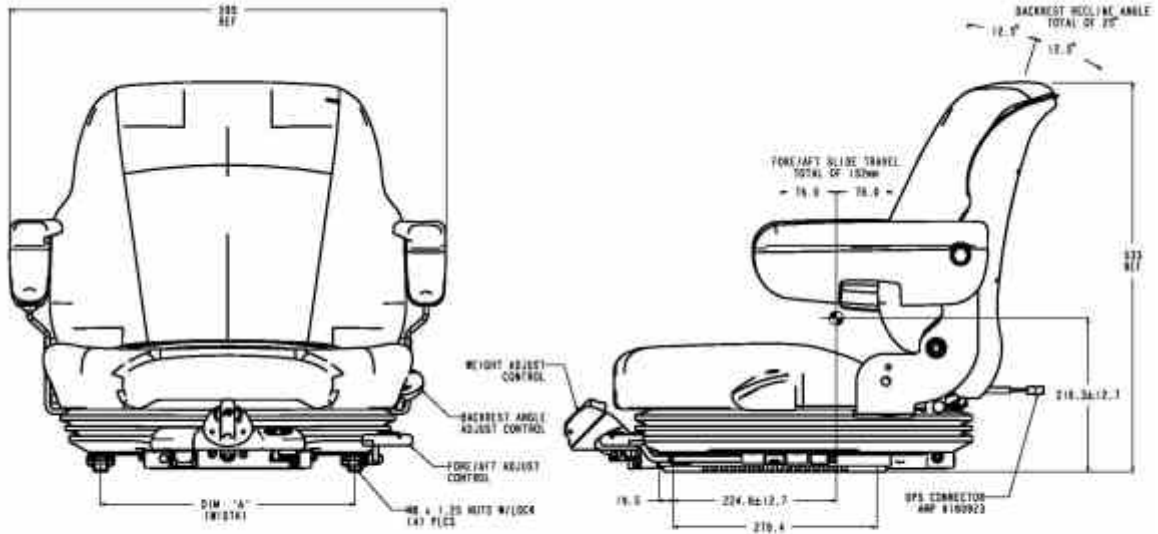

**NEW
NEU**

SEARS
SEATING

1704

Low profile full mechanical suspension to IT1 & IT2.

FEATURES

- Replaceable double depth Fabriform® comfort cushions
- Back angle fully adjustable
- Weight adjustment 50-145kg
- Suspension stroke 60-80-100mm
- Slide travel 160mm
- Moulded suspension cover
- Vibration performance to ISO 7096
- EXCEEDS isolation performance 0.5m/sec²**

OPTIONS

- Armrests angle adjustable & tilt up.
- Hip restraints
- Seat belt to ISO 6683
- Swivel 12°-12°
- Hydraulic Damper
- Seat heaters 12, 24, 48v
- Operator presence switch
- Range of fabric, velour or PVC trim

	:	
-		Fabriform
-		
-		50-145
-		60-80-100
-		160
-		
-		ISO 7096
-		
-		
-		12, 24, 48v
-		